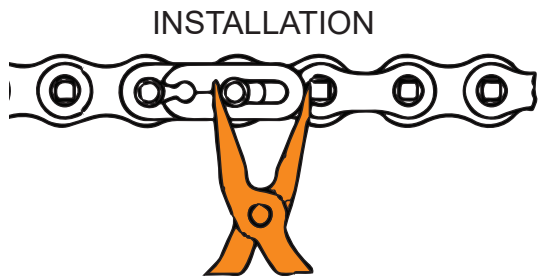

Master Link Installation for Basket Weeder

(844) 255-5864 info@tilmor.com www.tilmor.com
MADE IN THE USA

⚠ IMPORTANT! Incorrect installation of the chain master link may result in equipment failure

	TOOLS
	Needle Nose Pliers

Squeeze here to slide clip ON. It should "click".

Squeeze here to slide clip OFF. Do not pry or try to bend it.

scan for master link installation video