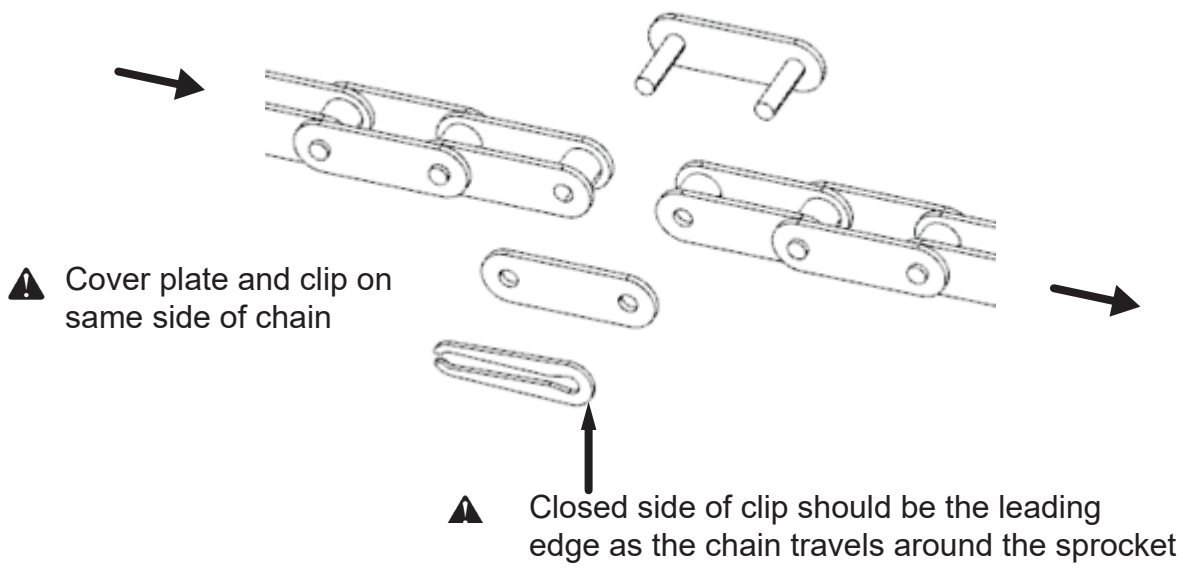

Master Link Installation for Basket Weeder

(844) 255-5864 info@tilmor.com www.tilmor.com
MADE IN THE USA

⚠ IMPORTANT! Incorrect installation of the chain master link may result in equipment failure

	TOOLS
	Needle Nose Pliers

Squeeze here to slide clip ON. It should "click".

Squeeze here to slide clip OFF. Do not pry or try to bend it.

scan for master link installation video